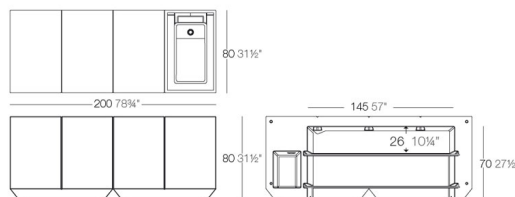

Finishes

BASIC

Ref. 54109

Matt Polyethylene

LACQUERED

Ref. 54109F

Lacquered Polyethylene

LIGHT

Ref. 54109W

White internally lit unit with LED technology. Available only in matte ice white finish.

RGBW LED

Ref. 54109L

Unit with internal lighting with RGBW LED technology and remote control unit for switching colors. Available only in matte ice white finish. Remote control included.

RGBW LED DMX

Ref. 54109D

Unit with internal lighting with RGBW LED technology and remote control unit for switching colors. Also controlled by DMX-1024 (wireless), enabling communication between one or more products simultaneously via the DMX transmitter (not included).

RGBW LED BATTERY

Ref. 54109Y

Unit with internal lighting with battery-powered RGBW LED technology. Includes charger and remote control for switching colors and charger. Available only in matte ice white finish.