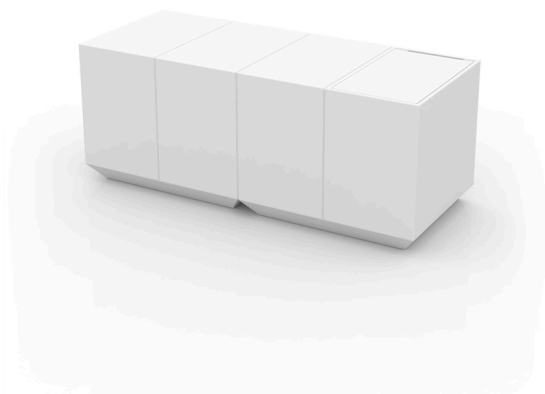

VELA CATERING BAR ICE BUCKET

By Ramon Esteve

This extensive outdoor furniture and plantpot collection aims to offer the comfort and the quality of interior furniture without losing its original qualities. VELA is a modulate system with an elementary prismatic geometry that bases its singularity in the balance of its proportions. The elements can combine among themselves to integrate into any space. Their precise volumes create the illusion of hovering some centimetres off the floor, and when they are illuminated they are transformed into floating architectures.

View online: <https://www.vondom.com/products/54109>

Features

Description

Made of polyethylene resin by rotational moulding. 100% Recyclable. Item suitable for indoor and outdoor use. Available in different finishes.

Weight

60 Kg