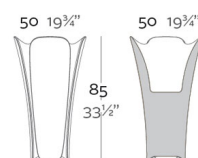

### LIGHT

Ref. 56009W

White internally lit unit with LED technology. Available only in matte ice white finish.

PEZZETTINA High Planter  
PEZZETTINA Maceta Alta

Capacity 5,28 Gal  
Capacidad 20 L