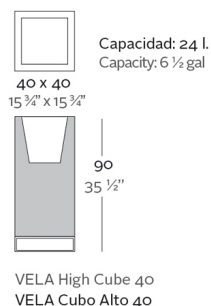

Weight

13 Kg

Finishes

SELF-WATERING

Ref. 54049R

Self-watering system included in all planters except those with basic finish

BASIC

Ref. 54049A