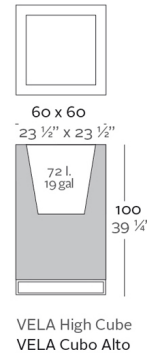

Weight

17 Kg

Finishes

SELF-WATERING

Ref. 54036R

Self-watering system included in all planters except those with basic finish

BASIC

Ref. 54036A