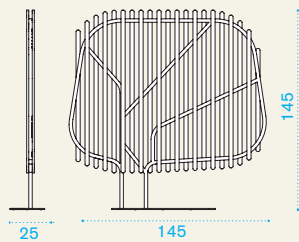

Clostra — design by Emmanuel Gallina

Material

Metal Warmgrey Natural Teak

Shield 123x175

25 → 21,5 | | → 1 shield H 10 D 130 L 180 → 1 base H 30 D 80 L 80 → 27

Item	Description	Pack unit
	CTSCM1GTT Shield, 123x175, metal + teak	1

Shield 145x145

→ 22,5 | | → 1 shield H 10 D 150 L 150 → 1 base H 30 D 80 L 80 → 28

	CTSCM2GTT Shield, 145x145, metal + teak	1
--	---	---

Planters

	CTFI0044T Planter, 33x83, metal warmgrey	1
--	--	---

→ 11,5 | → 1 H 30 D 40 L 90 → 15