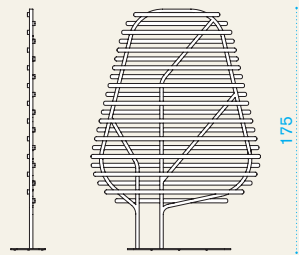

Clostra — design by Emmanuel Gallina

Material

Metal Warmgrey Natural Teak

Shield 123x175

25 → 21,5 | | → 1 shield H 10 D 130 L 180 → 1 base H 30 D 80 L 80 → 27

Item	Description	Pack unit
	CTSCM1GTT Shield, 123x175, metal + teak	1

Shield 145x145

→ 22,5 | | → 1 shield H 10 D 150 L 150 → 1 base H 30 D 80 L 80 → 28

	CTSCM2GTT Shield, 145x145, metal + teak	1
--	---	---

Planters

	CTFI0044T Planter, 33x83, metal warmgrey	1
--	--	---

→ 11,5 | → 1 H 30 D 40 L 90 → 15