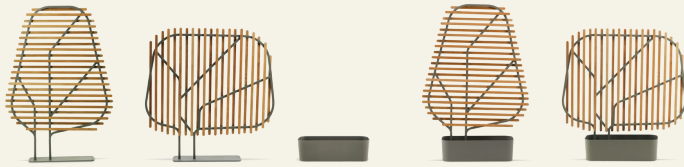

Clostra — design by Emmanuel Gallina

Material

Metal Warmgrey Natural Teak

Shield 123x175

25 → 21,5 | | → 1 shield H 10 D 130 L 180 → 1 base H 30 D 80 L 80 → 27

Item	Description	Pack unit
	CTSCM1GTT Shield, 123x175, metal + teak	1

Shield 145x145

→ 22,5 | | → 1 shield H 10 D 150 L 150 → 1 base H 30 D 80 L 80 → 28

	CTSCM2GTT Shield, 145x145, metal + teak	1
--	---	---

Planters

	CTFI0044T Planter, 33x83, metal warmgrey	1
--	--	---

→ 11,5 | → 1 H 30 D 40 L 90 → 15