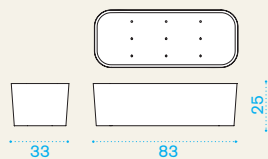

Clostra — design by Emmanuel Gallina

Material

Metal Warmgrey Natural Teak

Shield 123x175

25 → 21,5 | | → 1 shield H 10 D 130 L 180 → 1 base H 30 D 80 L 80 → 27

Item	Description	Pack unit
	CTSCM1GTT Shield, 123x175, metal + teak	1

Shield 145x145

→ 22,5 | | → 1 shield H 10 D 150 L 150 → 1 base H 30 D 80 L 80 → 28

	CTSCM2GTT Shield, 145x145, metal + teak	1
--	---	---

Planters

	CTFI0044T Planter, 33x83, metal warmgrey	1
--	--	---

→ 11,5 | → 1 H 30 D 40 L 90 → 15