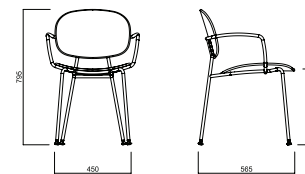

TONDINA  
LOUNGE

TONDINA POP  
4 LEGS

**CHAIRS**

**TONDINA POP 4 LEGS**

RIVESTIMENTO  
Upholstery

IMPILABILITÀ  
Stackability

ESTERNO  
Outdoor

**TONDINA POP 4 LEGS WITH ARMS**

**TONDINA 4 LEGS**

**TONDINA 4 LEGS WITH ARMS**

**TELAIO/Frame**

TELAIO IN ACCIAIO

Steel frame

**AC01**  
Cromato  
Cromium-plated

**AC30**  
Verniciato bianco  
opaco  
White matt painted

**AC31**  
Verniciato nero opaco  
Black matt painted