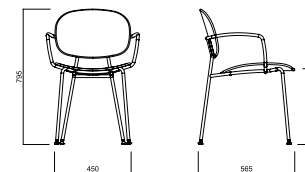

TONDINA  
LOUNGE

TONDINA POP  
4 LEGS

**CHAIRS**

**TONDINA POP 4 LEGS**

RIVESTIMENTO  
Upholstery

IMPILABILITÀ  
Stackability

ESTERNO  
Outdoor

**TONDINA POP 4 LEGS WITH ARMS**

**TONDINA 4 LEGS**

**TONDINA 4 LEGS WITH ARMS**

**TELAIO/Frame**

TELAIO IN ACCIAIO

Steel frame

**AC01**  
Cromato  
Cromium-plated

**AC30**  
Verniciato bianco  
opaco  
White matt painted

**AC31**  
Verniciato nero opaco  
Black matt painted