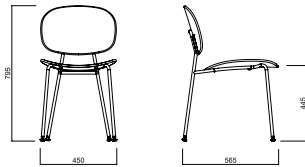

TONDINA  
LOUNGE

TONDINA POP  
4 LEGS

**CHAIRS**

**TONDINA POP 4 LEGS**

RIVESTIMENTO  
Upholstery

IMPILABILITÀ  
Stackability

ESTERNO  
Outdoor

**TONDINA POP 4 LEGS WITH ARMS**

**TONDINA 4 LEGS**

**TONDINA 4 LEGS WITH ARMS**

**TELAIO/Frame**

TELAIO IN ACCIAIO

Steel frame

**AC01**  
Cromato  
Cromium-plated

**AC30**  
Verniciato bianco  
opaco  
White matt painted

**AC31**  
Verniciato nero opaco  
Black matt painted