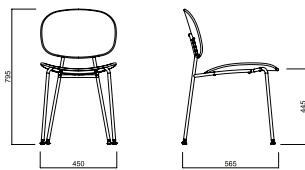

TONDINA  
LOUNGE

TONDINA POP  
4 LEGS

**CHAIRS**

**TONDINA POP 4 LEGS**

RIVESTIMENTO  
Upholstery

IMPILABILITÀ  
Stackability

ESTERNO  
Outdoor

**TONDINA POP 4 LEGS WITH ARMS**

**TONDINA 4 LEGS**

**TONDINA 4 LEGS WITH ARMS**

**TELAIO/Frame**

TELAIO IN ACCIAIO

Steel frame

**AC01**  
Cromato  
Cromium-plated

**AC30**  
Verniciato bianco  
opaco  
White matt painted

**AC31**  
Verniciato nero opaco  
Black matt painted