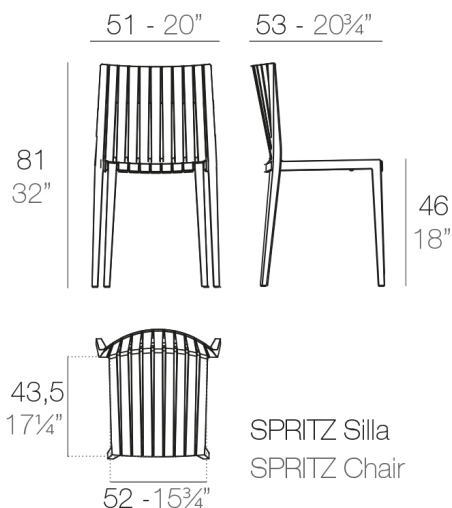

View online: <https://www.vondom.com/products/56016>

Features

Description

Made of injected polypropylene with fiber glass. Stackable. Available in several colors. Item suitable for indoor and outdoor use.

Weight

5 Kg

Includes

ACOLCHADO NAUTIC Indoor/outdoor Vinyl fabric By default

Finishes

BASIC PP

Ref. 56016

Available in this colors