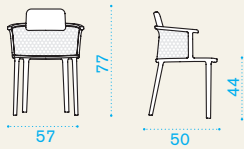

Nicolette — design by Patrick Norguet

Material

Dining armchair

→ 12 |
 → 1 |
 H 85 D 60 L 60 |
 → 17

Fabrics

Item	Description	Pack unit
NIPDIM43T	Armchair, stacking, warmwhite + teak	1
NIPDIM44T	Armchair, stacking, warmgrey + teak	1
NIPDIM48T	Armchair, stacking, sepia black + teak	1
NIPDIM51T	Armchair, stacking, coffee brown + teak	1
NIPDIM38T	Armchair, stacking, olive green + teak	1
NIPDIMWRT	Armchair, stacking, warmred + teak	1
NIPDCG25W	Soft back, nature white	1
NIPDCG24W	Soft back, nature grey	1
NIPDCG28W	Soft back, black stone	1
NIPDCC25W	Cushion, seat, nature white	1
NIPDCC24W	Cushion, seat, nature grey	1
NIPDCC28W	Cushion, seat, black stone	1
COVER206	Rain cover 58 x 51 h76	1