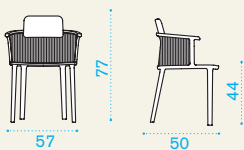

Nicolette — design by Patrick Norguet

Material

Dining armchair

→ 12 |
 → 1 |
 H 85 D 60 L 60 |
 → 17

Fabrics

Item	Description	Pack unit
NIPDIM43T	Armchair, stacking, warmwhite + teak	1
NIPDIM44T	Armchair, stacking, warmgrey + teak	1
NIPDIM48T	Armchair, stacking, sepia black + teak	1
NIPDIM51T	Armchair, stacking, coffee brown + teak	1
NIPDIM38T	Armchair, stacking, olive green + teak	1
NIPDIMWRT	Armchair, stacking, warmred + teak	1
NIPDCG25W	Soft back, nature white	1
NIPDCG24W	Soft back, nature grey	1
NIPDCG28W	Soft back, black stone	1
NIPDCC25W	Cushion, seat, nature white	1
NIPDCC24W	Cushion, seat, nature grey	1
NIPDCC28W	Cushion, seat, black stone	1
COVER206	Rain cover 58 x 51 h76	1