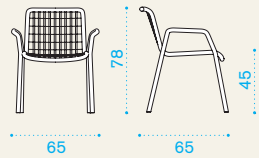

## Material

Metal  
Warmwhite

Metal  
Warmgrey

Metal  
Poppy Red

## Dining armchair

→ 4 | 
 → 4 | 
 H 85 D 75 L 70 → 24

Item	Description	Pack unit
SHSB430T	Armchair, stacking, warmwhite	4
SHSB440T	Armchair, stacking, warmgrey	4
SHSB4700	Armchair, stacking, poppy red	4
SHSBCU41	Cushion, nature grey	1
COVER155	Rain cover 76 x 66 h105 (6 armchair)	1