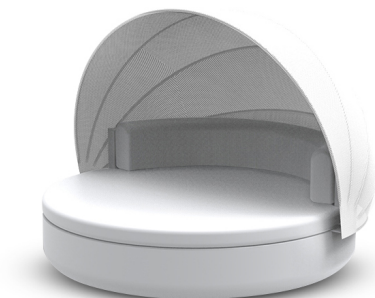

ULM DAYBED FIXED BACKREST with folding canopy

By Ramon Esteve

A collection fashioned as the new norm with an inherent universal and logical appeal. A functional seating collection that strikes a perfect balance between design, technology, and ergonomics based on basic cube, prism, and spherical shapes. The Ulm collection seeks unity within its design and that of other products, combining amongst diverse elements that form a complete ensemble. The sofa, like the chairs, daybed, coffee table, and ottoman embody rigid and resilient structures for rest and support that provide total comfort. Much like the name Ulm, its soft forms are a tribute to the formal approach of the Ulm School. The ability to illuminate each piece can envelope any space in color, providing innovative technology that makes it unique. View online: <https://www.vondom.com/products/54190>

Features

Description

81 Kg

Includes

BASEGIRATORIA360 Swivels 360°

CREVIN Indoor/outdoor Natural look fabric. Easy to clean. Optional

NAUTIC Indoor/outdoor Vinyl fabric By default

SILVERTEX Indoor/outdoor Vinyl fabric liner Optional

LIGHT

Ref. 54190W

White internally lit unit with LED technology. Available only in matte ice white finish.

RGBW LED

Ref. 54190L

Unit with internal lighting with RGBW LED technology and remote control unit for switching colors. Available only in matte ice white finish. Remote control included.