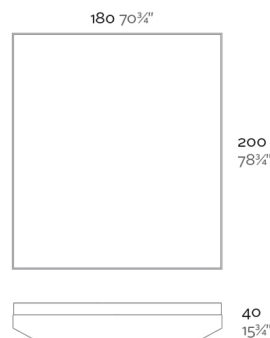

Weight

72.76 Kg

Includes

BASEGIRATORIA360 Swivels 360°

CREVIN Indoor/outdoor Natural look fabric. Easy to clean. Optional

NAUTIC Indoor/outdoor Vinyl fabric By default

SILVERTEX Indoor/outdoor Vinyl fabric liner Optional

VELA Daybed Square Basic
VELA Daybed Cuadrado Basic

Finishes

BASIC

Ref. 54107

Matt Polyethylene

LACQUERED

Ref. 54107F

Lacquered Polyethylene