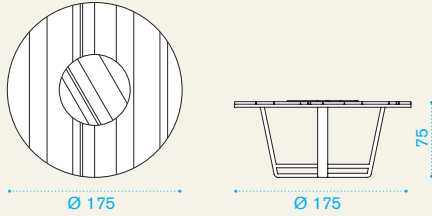

Coffee table XL

→ 18 | → 1 H 10 D 85 L 125 → 22

COTB0100	Table, low, 120x80, teak	1
COTB0500	Table, low, 120x80, pickled teak	1
COVER139	Rain cover 121 x 81 h37	1

Dining armchair

→ 10 | → 1 H 89 D 64 L 64 → 12

Round dining table

→ 75 → 9-10 | → 1 H 22 D 184 L 184 → 90

Item	Description	Pack unit
COTT0100	Table, 175 ø, round, teak	1
COTT0500	Table, 175 ø, round, pickled teak	1
COVER105	Rain cover Ø176 h74	1

Rectangular dining table