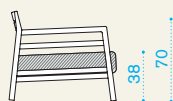

→ 40 | → 1 H 88 D 90 L 188 → 46

Item

Description

Pack unit

	CODI01	Sofa, teak	1
	CODI05	Sofa, pickled teak	1
	CODI03	Sofa, ostuni white	1
	CODI08	Sofa, stromboli black	1

	CODICU25	Cushion (seat + back), nature white	1
	CODICU24	Cushion (seat + back), nature grey	1
	CODICU28	Cushion (seat + back), black stone	1
	CODICU29	Cushion (seat + back), cherry red	1
	CODICU27	Cushion (seat + back), narval blue	1
	COVER101	Rain cover 181 x 81 h69	1

Lounge armchair

83

80

38
70

→ 24 | → 1 H 88 D 90 L 90 → 28

	COPO01	Armchair, lounge, teak	1
	COPO05	Armchair, lounge, pickled teak	1
	COPO03	Armchair, lounge, ostuni white	1
	COPO08	Armchair, lounge, stromboli black	1