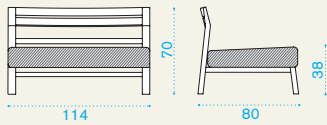

Central module

→ 19 → 1 H 80 D 120 L 90 → 23

Item	Description	Pack unit

- COSP0100 Module, central, teak 1
- COSP0500 Module, central, pickled teak 1

- COSPCU25 Cushion (seat + back), nature white 1
- COSPCU24 Cushion (seat + back), nature grey 1
- COSPCU28 Cushion (seat + back), black stone 1
- COSPCU29 Cushion (seat + back), cherry red 1
- COSPCU27 Cushion (seat + back), narval blue 1
- COVER108 Rain cover 115 x 81 h69 1

Corner module