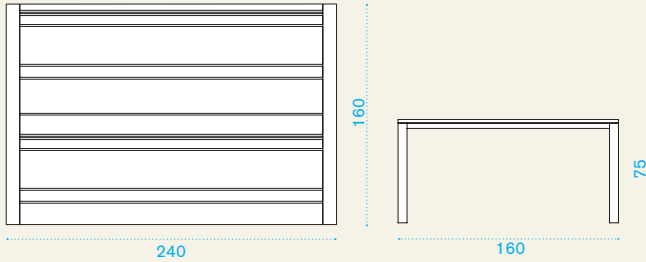

Coffee table XL

→ 18 | → 1 H 10 D 85 L 125 → 22

COTB0100	Table, low, 120x80, teak	1
COTB0500	Table, low, 120x80, pickled teak	1
COVER139	Rain cover 121 x 81 h37	1

Dining armchair

→ 10 | → 1 H 89 D 64 L 64 → 12

Round dining table

→ 75 → 9-10 | → 1 H 22 D 184 L 184 → 90

Item	Description	Pack unit
COTT0100	Table, 175 ø, round, teak	1
COTT0500	Table, 175 ø, round, pickled teak	1
COVER105	Rain cover Ø176 h74	1

Rectangular dining table