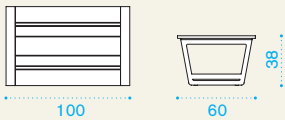

Coffee table

→ 16 | → 1   H 10 D 65 L 105   → 20