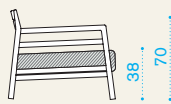

80

38
70

→ 40 | → 1 H 88 D 90 L 188 → 46

Item

Description

Pack unit

	CODI01	Sofa, teak	1
	CODI05	Sofa, pickled teak	1
	CODI03	Sofa, ostuni white	1
	CODI08	Sofa, stromboli black	1

	CODICU25	Cushion (seat + back), nature white	1
	CODICU24	Cushion (seat + back), nature grey	1
	CODICU28	Cushion (seat + back), black stone	1
	CODICU29	Cushion (seat + back), cherry red	1
	CODICU27	Cushion (seat + back), narval blue	1
	COVER101	Rain cover 181 x 81 h69	1

Lounge armchair