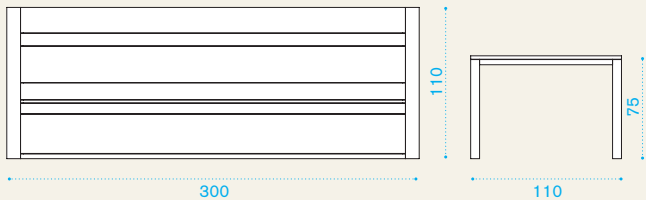

Round dining table

→ 75 → 9-10 | → 1 H 22 D 184 L 184 → 90

Item	Description	Pack unit
COTT0100	Table, 175 ø, round, teak	1
COTT0500	Table, 175 ø, round, pickled teak	1
COVER105	Rain cover Ø176 h74	1

Rectangular dining table

→ 70 → 10-12 | → 1 H 20 D 170 L 250 → 85

CORT0100	Table, dining, 160x240, teak	1
CORT0500	Table, dining, 160x240, pickled teak	1
COVER147	Rain cover 241 x 161 h74	1

Rectangular dining table XL

→ 60 → 12 | → 1 H 20 D 115 L 310 → 75