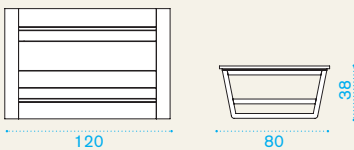

Coffee table XL

→ 18 | → 1   H 10 D 85 L 125   → 22

COTB0100	Table, low, 120x80, teak	1
COTB0500	Table, low, 120x80, pickled teak	1
COVER139	Rain cover 121 x 81 h37	1

Dining armchair