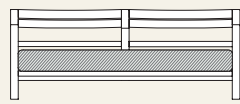

3 seater sofa

180