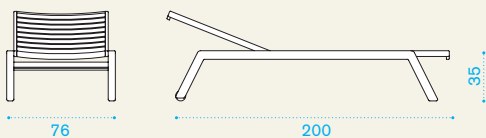

Round dining table

→ 75 → 9-10 | → 1 H 22 D 184 L 184 → 90

Item	Description	Pack unit
COTT0100	Table, 175 ø, round, teak	1
COTT0500	Table, 175 ø, round, pickled teak	1
COVER105	Rain cover Ø176 h74	1

Rectangular dining table

→ 70 → 10-12 | → 1 H 20 D 170 L 250 → 85

CORT0100	Table, dining, 160x240, teak	1
CORT0500	Table, dining, 160x240, pickled teak	1
COVER147	Rain cover 241 x 161 h74	1

Rectangular dining table XL

→ 60 → 12 | → 1 H 20 D 115 L 310 → 75

COTA0100	Table, dining, 300x110, teak	1
COTA0500	Table, dining, 300x110, pickled teak	1
COVER109	Rain cover 301 x 111 h74	1

Sun lounger

→ 25 | → 1 H 40 D 84 L 213 → 30

COLE0100	Sun lounger, teak	1
COLE0500	Sun lounger, pickled teak	1
COMSLE25	Mattress, white, H 6 D 63 L 195	1
COMSLE24	Mattress, grey, H 6 D 63 L 195	1
COMSLE28	Mattress, black, H 6 D 63 L 195	1
COMSLE27	Mattress, blue, H 6 D 63 L 195	1
COMSLE29	Mattress, red, H 6 D 63 L 195	1
COVER103	Rain cover 201 x 77 h34	1