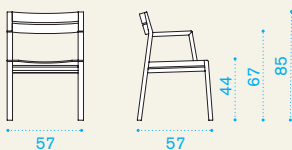

→ 10 | → 1   H 89 D 64 L 64   → 12

COSB0100	Armchair, dining, teak	1
COSB0500	Armchair, dining, pickled teak	1
COCUSB25	Cushion, seat, nature white	1
COCUSB24	Cushion, seat, nature grey	1
COCUSB28	Cushion, seat, black stone	1
COCUSB27	Cushion, seat, narval blue	1
COCUSB29	Cushion, seat, cherry red	1
COVER104	Rain cover 58 x 58 h84	1