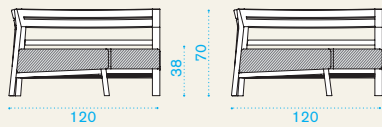

Lounge armchair

83

80

38
70

→ 24 | → 1 H 88 D 90 L 90 → 28

	COPO01	Armchair, lounge, teak	1
	COPO05	Armchair, lounge, pickled teak	1
	COPO03	Armchair, lounge, ostuni white	1
	COPO08	Armchair, lounge, stromboli black	1

Central module

→ 19 → 1 H 80 D 120 L 90 → 23

Item	Description	Pack unit
------	-------------	-----------

- COSP0100 Module, central, teak 1
- COSP0500 Module, central, pickled teak 1

- COSPCU25 Cushion (seat + back), nature white 1
- COSPCU24 Cushion (seat + back), nature grey 1
- COSPCU28 Cushion (seat + back), black stone 1
- COSPCU29 Cushion (seat + back), cherry red 1
- COSPCU27 Cushion (seat + back), narval blue 1
- COVER108 Rain cover 115 x 81 h69 1

Corner module

→ 25 → 1 H 80 D 140 L 140 → 29

- COAN0100 Module, corner, teak 1
- COAN0500 Module, corner, pickled teak 1

- COANCU25 Cushion (seat + back), nature white 1
- COANCU24 Cushion (seat + back), nature grey 1
- COANCU28 Cushion (seat + back), black stone 1
- COANCU29 Cushion (seat + back), cherry red 1
- COANCU27 Cushion (seat + back), narval blue 1
- COVER106 Rain cover 121 x 121 h69 1