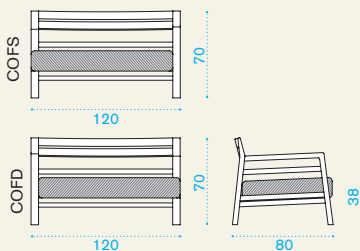

→ 26 → 1 H 80 D 100 L 135 → 30

- COSPCU25 Cushion (seat + back), nature white 1
- COSPCU24 Cushion (seat + back), nature grey 1
- COSPCU28 Cushion (seat + back), black stone 1
- COSPCU29 Cushion (seat + back), cherry red 1
- COSPCU27 Cushion (seat + back), narval blue 1
- COVER222 Rain cover 121 x 81 h69, right mod. 1
- COVER223 Rain cover 121 x 81 h69, left mod. 1