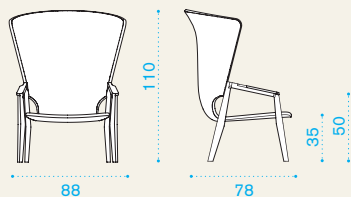

### Lounge armchair

→ 6,5 | → 1 H 70 D 75 L 79 → 9

KNITPO01	Armchair, lounge, teak	1
KNITPO08	Armchair, lounge, black mahogany	1

KNCUSC28	Cushion, lumbar	1
COVER129	Rain cover 75 x 71 h62	1

### Lounge high back armchair

→ 15 | → 1 H 115 D 84 L 95 → 17

KNITPA01	Armchair, high back, teak	1
KNITPA08	Armchair, high back, black mahogany	1

KNCUSC28	Cushion, lumbar	1
COVER132	Rain cover 89 x 79 h109	1

### Rectangular dining table

→ 17 | 
 → 6-8 | 
 → 1 | 
 H 15 D 110 L 210 | 
 → 19

### XL rectangular dining table

→ 38 | 
 → 10 | 
 → 1 | 
 H 17 D 120 L 273 | 
 → 48