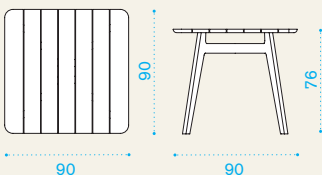

Square dining table

→ 17 → 4 | → 1 H 15 D 98 L 112 → 19

KNITTQ01	Table, 90x90, teak	1
KNITTQ08	Table, 90x90, black mahogany	1
COVER124	Rain cover 91 x 91 h75	1