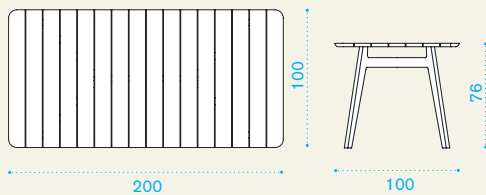

## Dining armchair

→ 5 | → 2 H 101 D 70 L 75 → 12

KNITSB01	Armchair, dining, teak	2
KNITSB08	Armchair, dining, black mahogany	2
COVER128	Rain cover 63 x 62 h73	1

## Square dining table

→ 17 → 4 | → 1 H 15 D 98 L 112 → 19

KNITTQ01	Table, 90x90, teak	1
KNITTQ08	Table, 90x90, black mahogany	1
COVER124	Rain cover 91 x 91 h75	1

### Rectangular dining table

→ 17 | 
 → 6-8 | 
 → 1 | 
 H 15 D 110 L 210 | 
 → 19

### XL rectangular dining table

→ 38 | 
 → 10 | 
 → 1 | 
 H 17 D 120 L 273 | 
 → 48