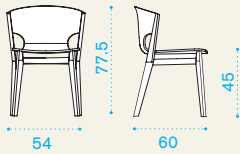

Dining chair

→ 4,5 | → 2 H 93 D 75 L 60 → 11

Item	Description	Pack unit

KNITSE01	Chair, teak	2
KNITSE08	Chair, black mahogany	2
COVER127	Rain cover 55 x 62 h73	1

Dining armchair