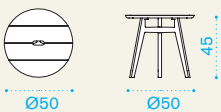

→ 3 | → 1 H 50 D 55 L 55 → 5

KNITTB01	Table, low, 50 Ø, teak	1
KNITTB08	Table, low, 50 Ø, black mahogany	1
COVER126	Rain cover Ø 52 h43	1