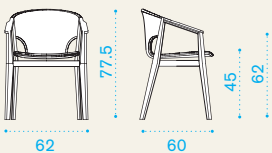

## Dining chair

→ 4,5 | → 2 H 93 D 75 L 60 → 11

Item	Description	Pack unit
------	-------------	-----------

KNITSE01	Chair, teak	2
KNITSE08	Chair, black mahogany	2
COVER127	Rain cover 55 x 62 h73	1

## Dining armchair

→ 5 | → 2 H 101 D 70 L 75 → 12

KNITSB01	Armchair, dining, teak	2
KNITSB08	Armchair, dining, black mahogany	2
COVER128	Rain cover 63 x 62 h73	1

## Square dining table

→ 17 → 4 | → 1 H 15 D 98 L 112 → 19

KNITTQ01	Table, 90x90, teak	1
KNITTQ08	Table, 90x90, black mahogany	1
COVER124	Rain cover 91 x 91 h75	1