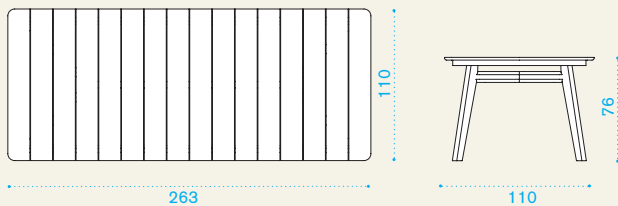

## Dining armchair

→ 5 | → 2 H 101 D 70 L 75 → 12

KNITSB01	Armchair, dining, teak	2
KNITSB08	Armchair, dining, black mahogany	2
COVER128	Rain cover 63 x 62 h73	1

## Square dining table

→ 17 → 4 | → 1 H 15 D 98 L 112 → 19

KNITTQ01	Table, 90x90, teak	1
KNITTQ08	Table, 90x90, black mahogany	1
COVER124	Rain cover 91 x 91 h75	1

### Rectangular dining table

→ 17 | 
 → 6-8 | 
 → 1 | 
 H 15 D 110 L 210 | 
 → 19

### XL rectangular dining table

→ 38 | 
 → 10 | 
 → 1 | 
 H 17 D 120 L 273 | 
 → 48