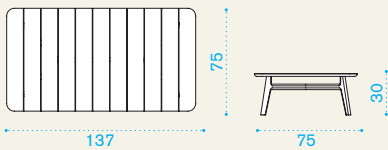

Rectangular coffee table

→ 15 | | → 1 H 35 D 80 L 146 → 19

KNITBR01	Table, low, 137x75, teak	1
KNITBR08	Table, low, 137x75, black mahogany	1
COVER130	Rain cover 138 x 76 h29	1

Round coffee table