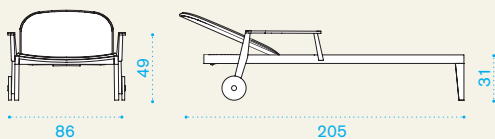

→ 26 |
|
|
→ 1 |
H 55 D 95 L 215 |
→ 30

Item	Description	Pack unit
KNITTR01	Table, 200x100, teak	1
KNITTR08	Table, 200x100, black mahogany	1
COVER125	Rain cover 201 x 101 h75	1

KNTRM2010	Table, 263x110, teak	1
COVER220	Rain cover 264 x 111 h75	1

KNITL01	Sun lounger, teak	1
KNITMS28	Mattress, black stone, H 5 D 65 L 185	1
KNITMS24	Mattress, nature grey, H 5 D 65 L 185	1
COVER131	Rain cover 206 x 87 h30	1