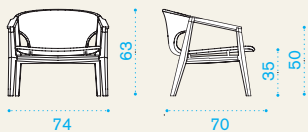

### 2 seater sofa

→ 20 | → 1 H 70 D 75 L 145 → 25

Item	Description	Pack unit
------	-------------	-----------

KNITDI01	Sofa, teak	1
KNITDI08	Sofa, black mahogany	1
KNCDCS28	Set of 2 cushion, lumbar	1
COVER134	Rain cover 141 x 71 h62	1

### Lounge armchair

→ 6,5 | → 1 H 70 D 75 L 79 → 9

KNITPO01	Armchair, lounge, teak	1
KNITPO08	Armchair, lounge, black mahogany	1

KNCUSC28	Cushion, lumbar	1
COVER129	Rain cover 75 x 71 h62	1

### Rectangular dining table

→ 17 | 
 → 6-8 | 
 → 1 | 
 H 15 D 110 L 210 | 
 → 19

### XL rectangular dining table

→ 38 | 
 → 10 | 
 → 1 | 
 H 17 D 120 L 273 | 
 → 48