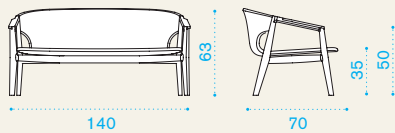

2 seater sofa

→ 20 | → 1 H 70 D 75 L 145 → 25

Item	Description	Pack unit

KNITDI01	Sofa, teak	1
KNITDI08	Sofa, black mahogany	1
KNCDCS28	Set of 2 cushion, lumbar	1
COVER134	Rain cover 141 x 71 h62	1

Lounge armchair