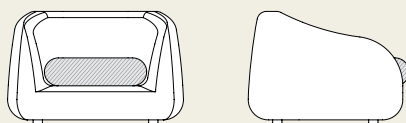

Seat cushion

PHCD0001
Ivory

PHCD0012
Dove Grey

Icon: person → 48 | Icon: square | Icon: cube → 1 | Icon: box H 76 D 102 L 230 | Icon: person → 52

Armchair

H 73 – Seat 43 D 100 L 114

Material

PHPO2100

PHPO2000

Rain cover

COVER163

Seat cushion

PHCP0001
Ivory

PHCP0012
Dove Grey

Icon: person → 23 | Icon: square | Icon: cube → 1 | Icon: box H 76 D 100 L 115 | Icon: person → 28