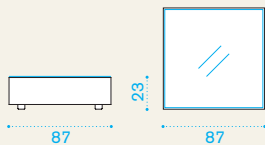

Back module

→ 15 | → 1 H 70 D 90 L 90 → 18

- | | | |
|--|------------------------------|---|
| | CBSP2000 Module, back, bark | 1 |
| | CBSP2100 Module, back, white | 1 |

- | | | |
|--|--|---|
| | CBSPSS010 Cushion (seat + back), ivory | 1 |
| | CBSPSS120 Cushion (seat + back), dove grey | 1 |
| | COVER159 Rain cover 72 x 88 h67 | 1 |

Square coffee table

→ 10 | → 1 H 28 D 88 L 88 → 12

- | | | |
|--|---|---|
| | CBTB20GL Table, low, with glass, 87x87, bark | 1 |
| | CBTB21GL Table, low, with glass, 87x87, white | 1 |
| | COVER114 Rain cover 91 x 91 h23 | 1 |

Rectangular coffee table

→ 14 | → 1 H 28 D 125 L 85 → 18

- | | | |
|--|---|---|
| | CBTX20GL Table, low, with glass, 120x80, bark | 1 |
| | CBTX21GL Table low, with glass, 120x80, white | 1 |
| | COVER115 Rain cover 121 x 91 h23 | 1 |