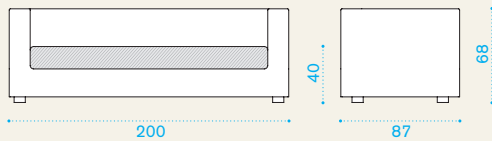

→ 36 | | → 1 H 70 D 89 L 203 → 43

Item	Description	Pack unit
------	-------------	-----------

CBDI2000	Sofa, bark	1
CBDI2100	Sofa, white	1

CBD3SS010	Cushion (seat + back), ivory	1
CBD3SS120	Cushion (seat + back), dove grey	1
COVER158	Rain cover 201 x 88 h67	1