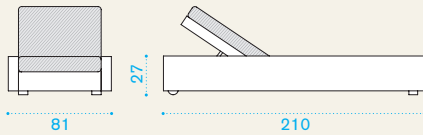

Rectangular coffee table

→ 14 | → 1 H 28 D 125 L 85 → 18

- | | | |
|--|---|---|
| | CBTX20GL Table, low, with glass, 120x80, bark | 1 |
| | CBTX21GL Table low, with glass, 120x80, white | 1 |
| | COVER115 Rain cover 121 x 91 h23 | 1 |

Cube

Material

Etwick
Bark

Etwick
White

Fabrics

Acrylic
Ivory

Acrylic
Dove Grey

Sunbed

→ 35 |
 |
 |
 → 1 H 35 D 85 L 215 → 38

Item	Description	Pack unit
------	-------------	-----------

	CBLE2000 Sunbed, bark	1
	CBLE2100 Sunbed, white	1

	CBLECU01 Mattress, ivory, H 10 D 64 L 205	1
--	--	---