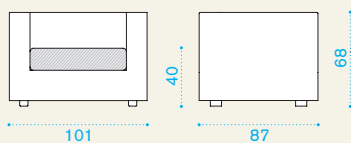

Lounge armchair

→ 21 | | → 1 H 70 D 90 L 105 → 24

CBPO2000	Armchair, bark	1
CBPO2100	Armchair, white	1

CBPLSS010	Cushion (seat + back), ivory	1
CBPLSS120	Cushion (seat + back), dove grey	1
COVER119	Rain cover 102 x 88 h67	1

Pouf module