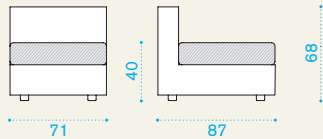

→ 15 | → 1 H 70 D 90 L 90 → 18

	CBSP2000 Module, back, bark	1
	CBSP2100 Module, back, white	1

	CBSPSS010 Cushion (seat + back), ivory	1
	CBSPSS120 Cushion (seat + back), dove grey	1
	COVER159 Rain cover 72 x 88 h67	1

Square coffee table