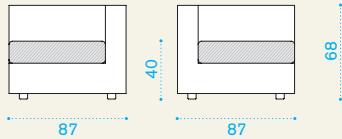

Lounge armchair

→ 21 | | → 1 H 70 D 90 L 105 → 24

CBPO2000	Armchair, bark	1
CBPO2100	Armchair, white	1

CBPLSS010	Cushion (seat + back), ivory	1
CBPLSS120	Cushion (seat + back), dove grey	1
COVER119	Rain cover 102 x 88 h67	1

Pouf module

→ 9 | → 1 H 50 D 88 L 88 → 11

CBMP2000	Pouf, bark	1
CBMP2100	Pouf, white	1

CBMPCU01	Cushion, ivory	1
CBMPCU12	Cushion, dove grey	1
COVER113	Rain cover 90 x 90 h35	1

Corner module

→ 19 | → 1 H 70 D 90 L 90 → 22

Square coffee table

→ 10 | → 1 H 28 D 88 L 88 → 12

- | | | |
|--|---|---|
| | CBTB20GL Table, low, with glass, 87x87, bark | 1 |
| | CBTB21GL Table, low, with glass, 87x87, white | 1 |
| | COVER114 Rain cover 91 x 91 h23 | 1 |