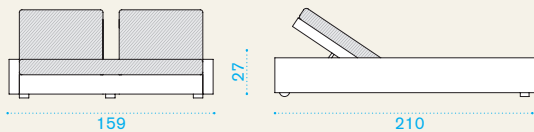

→ 65 |
|
|
→ 1 H 35 D 170 L 215 → 70

	CBLB2000 Sunbed, double, bark	1

	CBLB2100 Sunbed, double, white	1

	CBLBCU01 Mattress, ivory, H 10 D 128 L 205	1

	CBLBCU12 Mattress, dove grey, H 10 D 128 L 205	1

	COVER161 Rain cover 211 x 163 h26	1

Footstool

→ 6 |
→ 1 H 48 D 48 L 48 → 7

	CBPU2000 Footstool, bark	1

	CBPU2100 Footstool, white	1