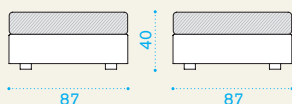

→ 9 | → 1 H 50 D 88 L 88 → 11

CBMP2000	Pouf, bark	1
CBMP2100	Pouf, white	1

CBMPCU01	Cushion, ivory	1
CBMPCU12	Cushion, dove grey	1
COVER113	Rain cover 90 x 90 h35	1