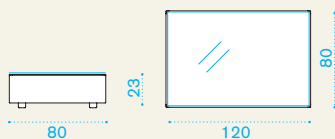

Back module

→ 15 | → 1 H 70 D 90 L 90 → 18

- | | | |
|--|------------------------------|---|
| | CBSP2000 Module, back, bark | 1 |
| | CBSP2100 Module, back, white | 1 |

- | | | |
|--|--|---|
| | CBSPSS010 Cushion (seat + back), ivory | 1 |
| | CBSPSS120 Cushion (seat + back), dove grey | 1 |
| | COVER159 Rain cover 72 x 88 h67 | 1 |

Square coffee table

→ 10 | → 1 H 28 D 88 L 88 → 12

- | | | |
|--|---|---|
| | CBTB20GL Table, low, with glass, 87x87, bark | 1 |
| | CBTB21GL Table, low, with glass, 87x87, white | 1 |
| | COVER114 Rain cover 91 x 91 h23 | 1 |

Rectangular coffee table

→ 14 | → 1 H 28 D 125 L 85 → 18

- | | | |
|--|---|---|
| | CBTX20GL Table, low, with glass, 120x80, bark | 1 |
| | CBTX21GL Table low, with glass, 120x80, white | 1 |
| | COVER115 Rain cover 121 x 91 h23 | 1 |