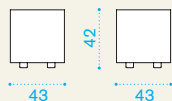

→ 6 |
→ 1 H 48 D 48 L 48 → 7

	CBPU2000 Footstool, bark	1

	CBPU2100 Footstool, white	1