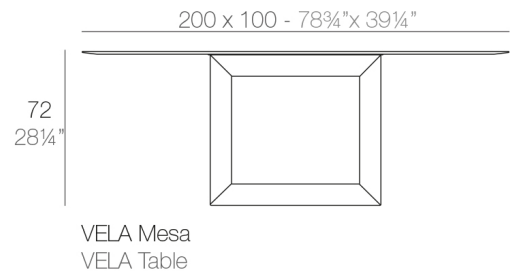

Finishes

BASIC

Ref. 54050

Matt Polyethylene

LACQUERED

Ref. 54050FB

Lacquered Polyethylene

LIGHT

Ref. 54050W

White internally lit unit with LED technology. Available only in matte ice white finish.

RGBW LED DMX

Ref. 54050D

Unit with internal lighting with RGBW LED technology and remote control unit for switching colors. Also controlled by DMX-1024 (wireless), enabling communication between one or more products simultaneously via the DMX transmitter (not included).

RGBW LED BATTERY

Ref. 54050DY

Unit with internal lighting with battery-powered RGBW LED technology. Includes charger and remote control for switching colors and charger. Available only in matte ice white finish.

RGB LED BATTERY

Ref. 54050YB