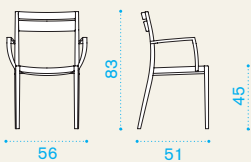

Lightwick Warmwhite +
Aluminium Warmwhite

Fabrics

Acrylic
Nature White

Acrylic
Nature Grey

Square dining table

Item	Description	Pack unit
● IFTG440T	Table, 80x80, warmgrey	1
● IFTG430T	Table, 80x80, warmwhite	1

→ 25 | → 4 | → 1 table top | H 10 D 85 L 85 | → 25 | → 1 table leg | H 10 D 10 L 80 | → 5

Dining armchair

●● IFSB220T	Armchair, stacking, warmgrey	4
●● IFSB230T	Armchair, stacking, warmwhite	4

● COVER155	Rain cover 76 x 62 h105 for 4 stacked armchairs	1
------------	--	---