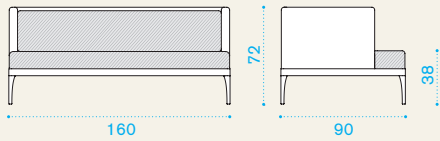

XI corner module

→ 23 | → 1 H 75 D 95 L 165 → 27

Daybed module

→ 21 | → 1 H 75 D 95 L 165 → 25

Pouf

→ 11 | → 1 H 40 D 95 L 95 → 14

Item	Description	Pack unit
IFFD220T	Module, corner xl, right, warmgrey	1
IFFD230T	Module, corner xl, right, warmwhite	1
IFFS220T	Module, corner xl, left, warmgrey	1
IFFS230T	Module, corner xl, left, warmwhite	1
IFFDCU24	Cushions, right (seat + back), n. grey	1
IFFDCU25	Cushions, right (seat + back), n. white	1
IFFSCU24	Cushions, left (seat + back), n. grey	1
IFFSCU25	Cushions, left (seat + back), n. white	1
COVER229	Rain cover 161 x 91 h71, right	1
COVER230	Rain cover 161 x 91 h71, left	1
IFLD220T	Module, daybed right, warmgrey	1
IFLD230T	Module, daybed right, warmwhite	1
IFLS220T	Module, daybed left, warmgrey	1
IFLS230T	Module, daybed left, warmwhite	1
IFLDCU24	Cushions, right (seat + back), n. grey	1
IFLDCU25	Cushions, right (seat + back), n. white	1
IFLSCU24	Cushions, left (seat + back), n. grey	1
IFLSCU25	Cushions, left (seat + back), n. white	1
COVER231	Rain cover 161 x 91 h71, right	1
COVER232	Rain cover 161 x 91 h71, left	1
IFPU220T	Pouf, warmgrey	1
IFPU230T	Pouf, warmwhite	1
IFPUCU24	Cushion, pouf, nature grey	1
IFPUCU25	Cushion, pouf, nature white	1
COVER113	Rain cover 91 x 91 h35	1

3 seater sofa

→ 21 | → 1 | H 75 D 95 L 165 → 25

Item	Description	Pack unit
------	-------------	-----------

- | | | |
|----------|-----------------|---|
| IFDI220T | Sofa, warmgrey | 1 |
| IFDI230T | Sofa, warmwhite | 1 |