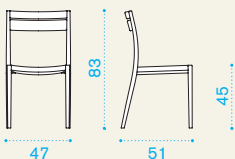

→ 25 | → 4 | → 1 table top | H 10 D 85 L 85 | → 25 | → 1 table leg | H 10 D 10 L 80 | → 5

Dining armchair

●● IFSB220T	Armchair, stacking, warmgrey	4
●● IFSB230T	Armchair, stacking, warmwhite	4

● COVER155	Rain cover 76 x 62 h105 for 4 stacked armchairs	1
------------	--	---

→ 4 | | → 4 | H 104 D 70 L 63 | → 20

Dining chair

●● IFSE220T	Chair, stacking, warmgrey	4
●● IFSE230T	Chair, stacking, warmwhite	4

● COVER116	Rain cover 52 x 76 h100 for 4 stacked chairs	1
------------	---	---