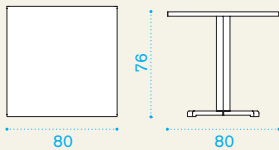

Lightwick Warmwhite +
Aluminium Warmwhite

Fabrics

Acrylic
Nature White

Acrylic
Nature Grey

Square dining table

Item	Description	Pack unit
● IFTG440T	Table, 80x80, warmgrey	1
● IFTG430T	Table, 80x80, warmwhite	1

→ 25 | → 4 | → 1 table top | H 10 D 85 L 85 | → 25 | → 1 table leg | H 10 D 10 L 80 | → 5

Dining armchair

●● IFSB220T	Armchair, stacking, warmgrey	4
●● IFSB230T	Armchair, stacking, warmwhite	4

● COVER155	Rain cover 76 x 62 h105 for 4 stacked armchairs	1
------------	--	---