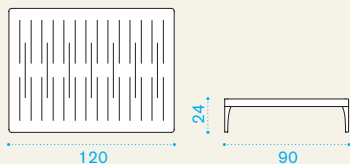

→ 16 | → 1 | H 30 D 95 L 125 → 18

IFTR440T	Table, low, 120x90, warmgrey	1
IFTR430T	Table, low, 120x90, warmwhite	1

COVER115	Rain cover 121 x 91 h23	1