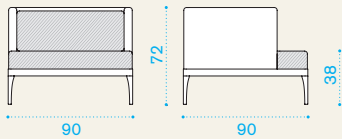

→ 11 | → 1 | H 75 D 95 L 95 → 14

IFPO220T	Armchair, lounge, warmgrey	1
IFPO230T	Armchair, lounge, warmwhite	1

IFPOCU24	Cushions, (seat + back), nature grey	1
IFPOCU25	Cushions, (seat + back), nature white	1
COVER234	Rain cover 91 x 91 h71	1

Square coffee table