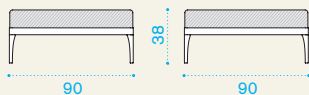

XI corner module

→ 23 | → 1 H 75 D 95 L 165 → 27

Daybed module

→ 21 | → 1 H 75 D 95 L 165 → 25

Pouf

→ 11 | → 1 H 40 D 95 L 95 → 14

Item	Description	Pack unit
IFFD220T	Module, corner xl, right, warmgrey	1
IFFD230T	Module, corner xl, right, warmwhite	1
IFFS220T	Module, corner xl, left, warmgrey	1
IFFS230T	Module, corner xl, left, warmwhite	1
IFFDCU24	Cushions, right (seat + back), n. grey	1
IFFDCU25	Cushions, right (seat + back), n. white	1
IFFSCU24	Cushions, left (seat + back), n. grey	1
IFFSCU25	Cushions, left (seat + back), n. white	1
COVER229	Rain cover 161 x 91 h71, right	1
COVER230	Rain cover 161 x 91 h71, left	1
IFLD220T	Module, daybed right, warmgrey	1
IFLD230T	Module, daybed right, warmwhite	1
IFLS220T	Module, daybed left, warmgrey	1
IFLS230T	Module, daybed left, warmwhite	1
IFLDCU24	Cushions, right (seat + back), n. grey	1
IFLDCU25	Cushions, right (seat + back), n. white	1
IFLSCU24	Cushions, left (seat + back), n. grey	1
IFLSCU25	Cushions, left (seat + back), n. white	1
COVER231	Rain cover 161 x 91 h71, right	1
COVER232	Rain cover 161 x 91 h71, left	1
IFPU220T	Pouf, warmgrey	1
IFPU230T	Pouf, warmwhite	1
IFPUCU24	Cushion, pouf, nature grey	1
IFPUCU25	Cushion, pouf, nature white	1
COVER113	Rain cover 91 x 91 h35	1

3 seater sofa

→ 21 | → 1 | H 75 D 95 L 165 → 25

Item	Description	Pack unit
------	-------------	-----------

- | | | |
|----------|-----------------|---|
| IFDI220T | Sofa, warmgrey | 1 |
| IFDI230T | Sofa, warmwhite | 1 |