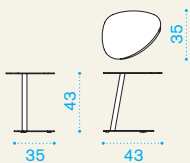

→ 4 |
|
→ 2 |
H 46 D 45 L 48 |
→ 10

● SMTP440T	Table, low, 43x35, warmgrey	2
● SMTP430T	Table, low, 43x35, warmwhite	2
● SMTP5400	Table, low, 43x35, iris blue	2
● SMTP4700	Table, low, 43x35, poppy red	2