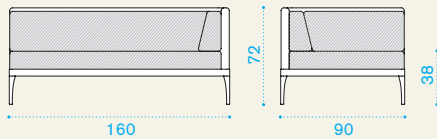

COVER228	Rain cover 91 x 91 h71	1
----------	------------------------	---

Infinity

Material

Lightwick Warmgrey +
Aluminium Warmgrey

Lightwick Warmwhite +
Aluminium Warmwhite

Fabrics

Acrylic
Nature White

Acrylic
Nature Grey

XI corner module

→ 23 | → 1 H 75 D 95 L 165 → 27

Daybed module

→ 21 | → 1 H 75 D 95 L 165 → 25

Pouf

→ 11 | → 1 H 40 D 95 L 95 → 14

Item	Description	Pack unit
IFFD220T	Module, corner xl, right, warmgrey	1
IFFD230T	Module, corner xl, right, warmwhite	1
IFFS220T	Module, corner xl, left, warmgrey	1
IFFS230T	Module, corner xl, left, warmwhite	1
IFFDCU24	Cushions, right (seat + back), n. grey	1
IFFDCU25	Cushions, right (seat + back), n. white	1
IFFSCU24	Cushions, left (seat + back), n. grey	1
IFFSCU25	Cushions, left (seat + back), n. white	1
COVER229	Rain cover 161 x 91 h71, right	1
COVER230	Rain cover 161 x 91 h71, left	1
IFLD220T	Module, daybed right, warmgrey	1
IFLD230T	Module, daybed right, warmwhite	1
IFLS220T	Module, daybed left, warmgrey	1
IFLS230T	Module, daybed left, warmwhite	1
IFLDCU24	Cushions, right (seat + back), n. grey	1
IFLDCU25	Cushions, right (seat + back), n. white	1
IFLSCU24	Cushions, left (seat + back), n. grey	1
IFLSCU25	Cushions, left (seat + back), n. white	1
COVER231	Rain cover 161 x 91 h71, right	1
COVER232	Rain cover 161 x 91 h71, left	1
IFPU220T	Pouf, warmgrey	1
IFPU230T	Pouf, warmwhite	1
IFPUCU24	Cushion, pouf, nature grey	1
IFPUCU25	Cushion, pouf, nature white	1
COVER113	Rain cover 91 x 91 h35	1