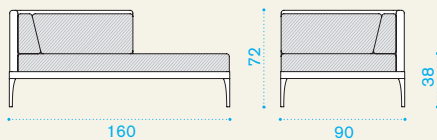

COVER228	Rain cover 91 x 91 h71	1
----------	------------------------	---

Infinity

Material

Lightwick Warmgrey +
Aluminium Warmgrey

Lightwick Warmwhite +
Aluminium Warmwhite

Fabrics

Acrylic
Nature White

Acrylic
Nature Grey

XI corner module

→ 23 | → 1 H 75 D 95 L 165 → 27

Daybed module

→ 21 | → 1 H 75 D 95 L 165 → 25

Pouf

→ 11 | → 1 H 40 D 95 L 95 → 14

Item	Description	Pack unit
IFFD220T	Module, corner xl, right, warmgrey	1
IFFD230T	Module, corner xl, right, warmwhite	1
IFFS220T	Module, corner xl, left, warmgrey	1
IFFS230T	Module, corner xl, left, warmwhite	1
IFFDCU24	Cushions, right (seat + back), n. grey	1
IFFDCU25	Cushions, right (seat + back), n. white	1
IFFSCU24	Cushions, left (seat + back), n. grey	1
IFFSCU25	Cushions, left (seat + back), n. white	1
COVER229	Rain cover 161 x 91 h71, right	1
COVER230	Rain cover 161 x 91 h71, left	1
IFLD220T	Module, daybed right, warmgrey	1
IFLD230T	Module, daybed right, warmwhite	1
IFLS220T	Module, daybed left, warmgrey	1
IFLS230T	Module, daybed left, warmwhite	1
IFLDCU24	Cushions, right (seat + back), n. grey	1
IFLDCU25	Cushions, right (seat + back), n. white	1
IFLSCU24	Cushions, left (seat + back), n. grey	1
IFLSCU25	Cushions, left (seat + back), n. white	1
COVER231	Rain cover 161 x 91 h71, right	1
COVER232	Rain cover 161 x 91 h71, left	1
IFPU220T	Pouf, warmgrey	1
IFPU230T	Pouf, warmwhite	1
IFPUCU24	Cushion, pouf, nature grey	1
IFPUCU25	Cushion, pouf, nature white	1
COVER113	Rain cover 91 x 91 h35	1

3 seater sofa

→ 21 | → 1 | H 75 D 95 L 165 → 25

Item	Description	Pack unit
------	-------------	-----------

- | | | |
|----------|-----------------|---|
| IFDI220T | Sofa, warmgrey | 1 |
| IFDI230T | Sofa, warmwhite | 1 |