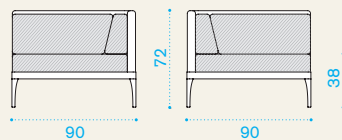

→ 15 | → 1 H 75 D 95 L 95 → 18

IFAN220T	Module, corner, 90 cm, warmgrey	1

IFAN230T	Module, corner, 90 cm, warmwhite	1

IFANCU24	Cushions, (seat + back), nature grey	1

IFANCU25	Cushions, (seat + back), nature white	1

COVER228	Rain cover 91 x 91 h71	1