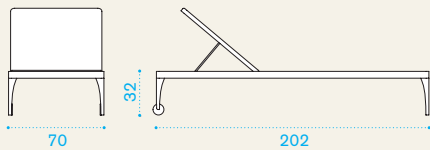

Sun lounger

→ 15 |
|
→ 1 |
H 50 D 73 L 210 |
→ 20

Item	Description	Pack unit

● IFLE220T	Sun lounger, warmgrey	1
● IFLE230T	Sun lounger, warmwhite	1

△ ● IFLEMS24	Mattress, sun lounger, nature grey, H 7 D 66 L 195	1
△ ● IFLEMS25	Mattress, sun lounger, nature white, H 7 D 66 L 195	1
● COVER140	Rain cover 210 x 70 h30	1

Smart - side table