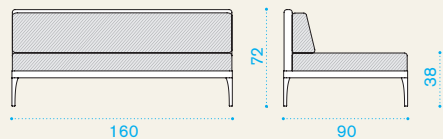

→ 21 | → 1 H 75 D 95 L 165 → 25

IFCG220T	Module, central, 160 cm, warmgrey	1

IFCG230T	Module, central, 160 cm, warmwhite	1

IFCGCU24	Cushions, (seat + back), nature grey	1

IFCGCU25	Cushions, (seat + back), nature white	1

COVER227	Rain cover 161 x 91 h71	1

Corner module