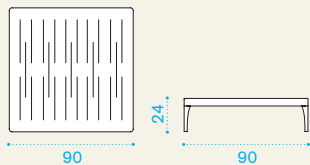

Lounge armchair

→ 11 | → 1 | H 75 D 95 L 95 → 14

- | | | |
|----------|-----------------------------|---|
| IFPO220T | Armchair, lounge, warmgrey | 1 |
| IFPO230T | Armchair, lounge, warmwhite | 1 |

- | | | |
|----------|---------------------------------------|---|
| IFPOCU24 | Cushions, (seat + back), nature grey | 1 |
| IFPOCU25 | Cushions, (seat + back), nature white | 1 |
| COVER234 | Rain cover 91 x 91 h71 | 1 |

Square coffee table

→ 11 | → 1 | H 30 D 95 L 95 → 13

- | | | |
|----------|------------------------------|---|
| IFTB440T | Table, low, 90x90, warmgrey | 1 |
| IFTB430T | Table, low, 90x90, warmwhite | 1 |