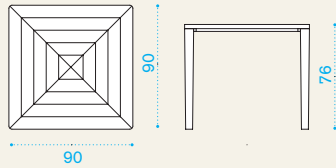

Friends

Material

Square dining table

→ 18 → 4 | → 1 H 20 D 98 L 98 → 23

Rectangular dining table

→ 30 → 8 | → 1 H 20 D 98 L 188 → 38

Item	Description	Pack unit
FRTQ0500	Table, 90x90, pickled teak	1
FRTQ0100	Table, 90x90, teak	1
FRTQ0300	Table, 90x90, ostuni white	1
FRTQ0400	Table, 90x90, langhe green	1
COVER124	Rain cover 91 x 91 h75	1

FRTR0500	Table, 180x90, pickled teak	1
FRTR0100	Table, 180x90, teak	1
FRTR0300	Table, 180x90, ostuni white	1
COVER118	Rain cover 181 x 91 h75	1