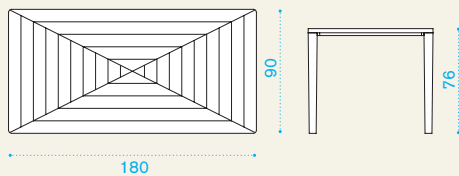

Friends

Material

Square dining table

→ 18 → 4 | → 1 H 20 D 98 L 98 → 23

Rectangular dining table

→ 30 → 8 | → 1 H 20 D 98 L 188 → 38

Item	Description	Pack unit
FRTQ0500	Table, 90x90, pickled teak	1
FRTQ0100	Table, 90x90, teak	1
FRTQ0300	Table, 90x90, ostuni white	1
FRTQ0400	Table, 90x90, langhe green	1
COVER124	Rain cover 91 x 91 h75	1

FRTR0500	Table, 180x90, pickled teak	1
FRTR0100	Table, 180x90, teak	1
FRTR0300	Table, 180x90, ostuni white	1
COVER118	Rain cover 181 x 91 h75	1