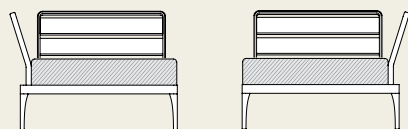

→ 16 | → 1 H 75 D 100 L 100 → 21

Seat and back cushions

MRANCU25
Nature White

Rain cover

COVER112

Module with armrest

H 72 – Seat 38 D 95 L 105

Material

MRANBS01 left module

MRANBD01 right module