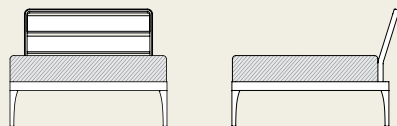

## Central module

H 72 – Seat 38 D 95 L 90

Material

MRCPO100

→ 12 | → 1 H 75 D 100 L 100 → 17

Seat and back cushions

MRCPCU25  
Nature White

Rain cover