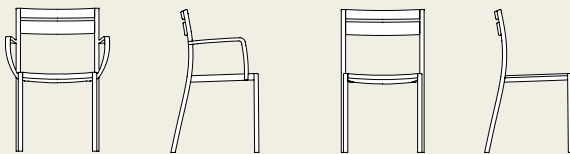

Dining chair

H 83 – Seat 45 D 51 L 47

armchair → 6 → 4 H 89 D 63 L 54 → 26 chair → 5 → 4 H 89 D 56 L 51 → 24