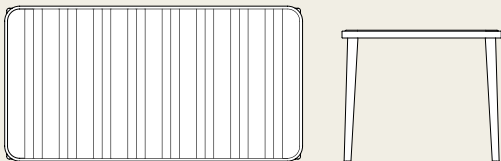

Rectangular dining table

H 76 – D 90 L 180

→ 35 → 1 H 25 D 100 L 190 → 40

Material

MRTR43T1

Rain cover

COVER118