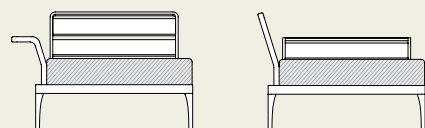

## Module with armrest

H 72 – Seat 38 D 95 L 105

Material

MRANBS01 left module

MRANBD01 right module

→ 16 | → 1 H 75 D 100 L 120 → 21

Seat and back cushions

MRANCB25  
Nature White