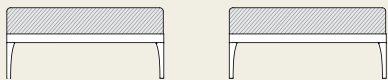

Rain cover

COVER120

→ 20 | → 1 H 75 D 100 L 120 → 25

**Pouf**

H 38 – Seat 38 D 90 L 90

Material

MRPU0100

Seat cushion