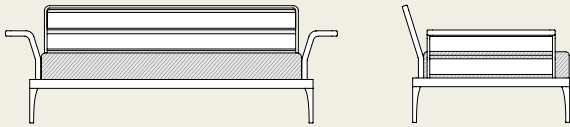

## Daybed module

H 72 – Seat 38 D 105 L 165

Material

MRLGSX01

left module

MRLGDX01

right module

Seat and back cushions

MRLGCS25  
Nature White  
left module

MRLGCD25  
Nature White  
right module

Rain cover

COVER123

→ 22 | → 1 H 75 D 110 L 170 → 27

**3 seater sofa with armrests** H 72 – Seat 38 D 95 L 187

→ 31 → 1 H 75 D 100 L 190 → 35