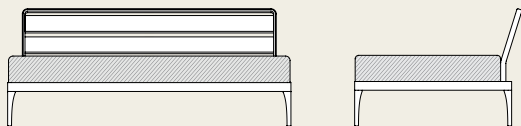

MRPUCU25  
Nature White

Rain cover

COVER113

→ 11 | → 1 H 55 D 95 L 95 → 14

**XI central module**

H 72 – Seat 38 D 95 L 160

Material

MRCG0100