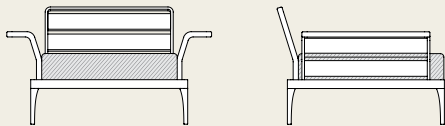

Rain cover

COVER119

**Lounge armchair**

H 72 – Seat 38 D 95 L 117

Material

MRPO0100

Seat and back cushions

MRPOCU25  
Nature White

Rain cover

COVER120

→ 20 | → 1 H 75 D 100 L 120 → 25

**Pouf**

H 38 – Seat 38 D 90 L 90

Material

MRPU0100

Seat cushion