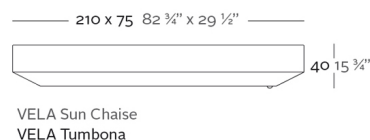

RGBW LED BATTERY

Ref. 54034DY