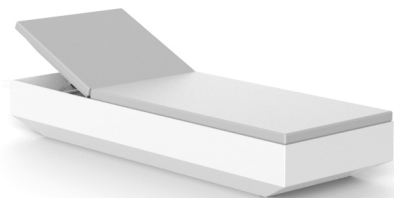

VELA SUNBED

By Ramon Esteve

This extensive outdoor furniture and plantpot collection aims to offer the comfort and the quality of interior furniture without losing its original qualities. VELA is a modulate system with an elementary prismatic geometry that bases its singularity in the balance of its proportions. The elements can combine among themselves to integrate into any space. Their precise volumes create the illusion of hovering some centimetres off the floor, and when they are illuminated they are transformed into floating architectures.

View online: <https://www.vondom.com/products/54034>

Features

Description

Made of polyethylene resin by rotational moulding. 100% Recyclable. Item suitable for indoor and outdoor use. Available in different finishes.

Weight

39.5 Kg

Includes

CREVIN Indoor/outdoor Natural look fabric. Easy to clean. Optional

NAUTIC Indoor/outdoor Vinyl fabric By default

SILVERTEX Indoor/outdoor Vinyl fabric liner Optional

Finishes

BASIC

Ref. 54034

Matt Polyethylene

LACQUERED

Ref. 54034F

Lacquered Polyethylene

LIGHT

Ref. 54034W

White internally lit unit with LED technology. Available only in matte ice white finish.