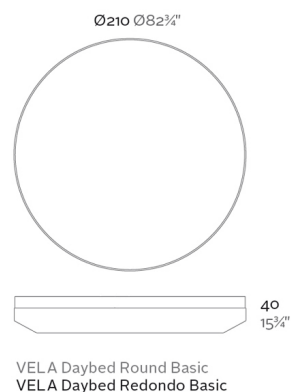

Weight

74.32 Kg

Includes

BASEGIRATORIA360 Swivels 360°

CREVIN Indoor/outdoor Natural look fabric. Easy to clean. Optional

NAUTIC Indoor/outdoor Vinyl fabric By default

SILVERTEX Indoor/outdoor Vinyl fabric liner Optional