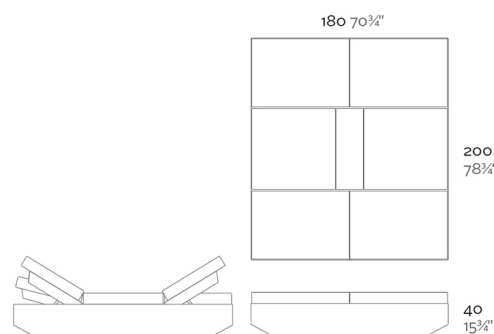

VELA Daybed 4 Respaldos Reclinables
VELA Daybed 4 Reclining Backrest

Finishes

BASIC

Ref. 54104

Matt Polyethylene

LACQUERED

Ref. 54104F

Lacquered Polyethylene

LIGHT

Ref. 54104W

White internally lit unit with LED technology. Available only in matte

RGBW LED

Ref. 54104L

Unit with internal lighting with RGBW LED technology and remote control unit for switching colors. Available only in matte ice white finish. Remote control included.

RGBW LED DMX

Ref. 54104D

Unit with internal lighting with RGBW LED technology and remote control unit for switching colors. Also controlled by DMX-1024 (wireless), enabling communication between one or more products simultaneously via the DMX transmitter (not included).