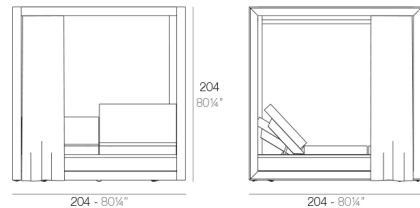

Combinations

Finishes

LACQUERED

Ref. 54183F

Lacquered aluminium profile.

COLOR

LACADO
PERGOLA