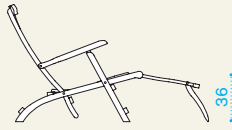

97

36

157

→ 16 | → 1 H 23 D 64 L 130 → 20