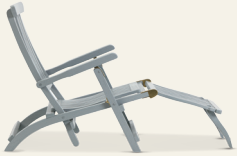

## Material

Pickled Teak

Natural Teak

Mahogany Ostuni White

Mahogany Pantelleria Blue

Mahogany Langhe Green

Mahogany Lipari Grey

Mahogany Coral Red