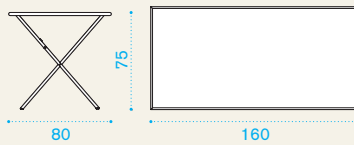

→ 23 | → 6 → 1 H 10 D 115 L 165 → 29

FLTR310T FLTR4000	Table, folding, 160x80	1
FLTR5100 FLTR4800	Table, folding, 160x80	1
FLTR5400 FLTR4100	Table, folding, 160x80	1
FLTR3800 FLTR3200	Table, folding, 160x80	1

Square folding table 80x80