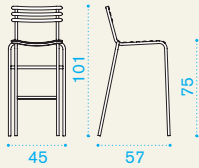

High stool

→ 7 | → 4 H 140 D 70 L 50 → 30

Item	Description	Pack unit
FLSA310T FLSA4000	Stool, high	4
FLSA5100 FLSA4700	Stool, high	4
FLSECU01	Cushion, ivory	1

Rectangular folding table 80x160