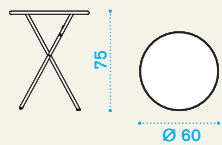

● FLSECU01 Cushion, ivory 1

● COVER155 Rain cover 76 x 62 h105 (6 armchairs) 1

Flower

Material

Fabrics

Rectangular folding table 55x70

→ 10 → 2 | → 1 H 10 D 106 L 83 → 17

Item	Description	Pack unit
FLRP310T FLRP4000	Table, folding, 70x55	1
FLRP5100 FLRP4800	Table, folding, 70x55	1
FLRP5400 FLRP4100	Table, folding, 70x55	1
FLRP4700 FLRP3200	Table, folding, 70x55	1
FLRP3800 FLRP3400	Table, folding, 70x55	1
FLRP450T	Table, folding, 70x55	1

Round folding table ø 60

→ 6 → 2 | → 1 H 10 D 100 L 65 → 10

FLTO310T FLTO4000	Table, folding, 60 ø	1
FLTO5100 FLTO4800	Table, folding, 60 ø	1
FLTO5400 FLTO4100	Table, folding, 60 ø	1
FLTO4700 FLTO3200	Table, folding, 60 ø	1
FLTO3800 FLTO3400	Table, folding, 60 ø	1
FLTO450T	Table, folding, 60 ø	1

Square table 70x70

→ 34 → 2-4 | → 1 table top H 8 D 75 L 75 → 32 → 1 table leg H 72 D 9 L 9 → 5

High square table 70x70

High table → 35 → 2-4 | → 1 table top H 8 D 75 L 75 → 32 → 1 table leg H 106 D 9 L 9 → 6