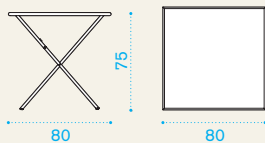

→ 10 | → 4 → 1 H 10 D 106 L 83 → 17

FLTQ310T FLTQ4000	Table, folding, 80x80	1
FLTQ5100 FLTQ4800	Table, folding, 80x80	1
FLTQ5400 FLTQ4100	Table, folding, 80x80	1
FLTQ4700 FLTQ3200	Table, folding, 80x80	1
FLTQ3800 FLTQ3400	Table, folding, 80x80	1
FLTQ450T	Table, folding, 80x80	1

Round folding table ø 105