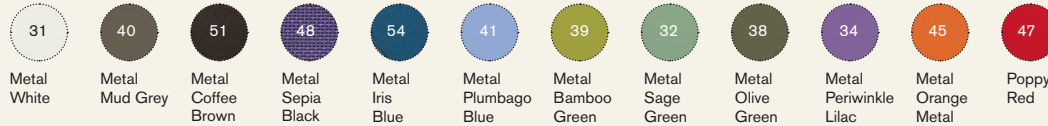

Flower

Material

Fabrics

Folding chair

→ 6 |
 → 2 |
 H 23 D 99,5 L 45 → 14

Item	Description	Pack unit
○ FLSC310T	Chair, folding	2
● FLSC4000	Chair, folding	2
● FLSC5100	Chair, folding	2
● FLSC4800	Chair, folding	2
● FLSC5400	Chair, folding	2
● FLSC4100	Chair, folding	2
● FLSC3900	Chair, folding	2
● FLSC3200	Chair, folding	2
● FLSC3800	Chair, folding	2
● FLSC3400	Chair, folding	2
● FLSC450T	Chair, folding	2
● FLSC4700	Chair, folding	2