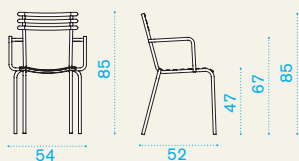

Flower

Material

Fabrics

Folding chair

→ 6 |
 → 2 |
 H 23 D 99,5 L 45 → 14

Item	Description	Pack unit
○ FLSC310T	Chair, folding	2
● FLSC4000	Chair, folding	2
● FLSC5100	Chair, folding	2
● FLSC4800	Chair, folding	2
● FLSC5400	Chair, folding	2
● FLSC4100	Chair, folding	2
● FLSC3900	Chair, folding	2
● FLSC3200	Chair, folding	2
● FLSC3800	Chair, folding	2
● FLSC3400	Chair, folding	2
● FLSC450T	Chair, folding	2
● FLSC4700	Chair, folding	2

● FLSECU01 Cushion, ivory 1

Stacking chair

→ 6 |
 → 4 |
 H 98 D 51 L 64 → 28

○ FLSI310T	Chair, stacking	4
● FLSI4000	Chair, stacking	4
● FLSI5100	Chair, stacking	4
● FLSI4800	Chair, stacking	4
● FLSI5400	Chair, stacking	4
● FLSI4100	Chair, stacking	4
● FLSI3900	Chair, stacking	4
● FLSI3200	Chair, stacking	4
● FLSI3800	Chair, stacking	4
● FLSI3400	Chair, stacking	4
● FLSI450T	Chair, stacking	4
● FLSI4700	Chair, stacking	4

● FLSECU01 Cushion, ivory 1

● COVER116 Rain cover 52 x 76 h100 (6 chairs) 1

Stacking armchair

→ 8 |
 → 4 |
 H 98 D 61 L 64 → 42

○ FLSB310T	Armchair, stacking	4
● FLSB4000	Armchair, stacking	4
● FLSB5100	Armchair, stacking	4
● FLSB4800	Armchair, stacking	4
● FLSB5400	Armchair, stacking	4
● FLSB4100	Armchair, stacking	4
● FLSB3900	Armchair, stacking	4
● FLSB3200	Armchair, stacking	4
● FLSB3800	Armchair, stacking	4
● FLSB3400	Armchair, stacking	4
● FLSB450T	Armchair, stacking	4
● FLSB4700	Armchair, stacking	4