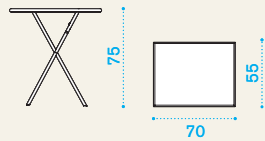

● FLSECU01 Cushion, ivory 1

● COVER155 Rain cover 76 x 62 h105 (6 armchairs) 1

Flower

Material

Fabrics

Rectangular folding table 55x70

→ 10 → 2 | → 1 H 10 D 106 L 83 → 17

Item	Description	Pack unit
FLRP310T FLRP4000	Table, folding, 70x55	1
FLRP5100 FLRP4800	Table, folding, 70x55	1
FLRP5400 FLRP4100	Table, folding, 70x55	1
FLRP4700 FLRP3200	Table, folding, 70x55	1
FLRP3800 FLRP3400	Table, folding, 70x55	1
FLRP450T	Table, folding, 70x55	1

Round folding table ø 60

→ 6 → 2 | → 1 H 10 D 100 L 65 → 10

FLTO310T FLTO4000	Table, folding, 60 ø	1
FLTO5100 FLTO4800	Table, folding, 60 ø	1
FLTO5400 FLTO4100	Table, folding, 60 ø	1
FLTO4700 FLTO3200	Table, folding, 60 ø	1
FLTO3800 FLTO3400	Table, folding, 60 ø	1
FLTO450T	Table, folding, 60 ø	1

Square table 70x70

→ 34 → 2-4 | → 1 table top H 8 D 75 L 75 → 32 → 1 table leg H 72 D 9 L 9 → 5

High square table 70x70

High table → 35 → 2-4 | → 1 table top H 8 D 75 L 75 → 32 → 1 table leg H 106 D 9 L 9 → 6