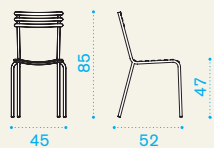

Flower

Material

Fabrics

Folding chair

→ 6 |
 → 2 |
 H 23 D 99,5 L 45 → 14

Item	Description	Pack unit
○ FLSC310T	Chair, folding	2
● FLSC4000	Chair, folding	2
● FLSC5100	Chair, folding	2
● FLSC4800	Chair, folding	2
● FLSC5400	Chair, folding	2
● FLSC4100	Chair, folding	2
● FLSC3900	Chair, folding	2
● FLSC3200	Chair, folding	2
● FLSC3800	Chair, folding	2
● FLSC3400	Chair, folding	2
● FLSC450T	Chair, folding	2
● FLSC4700	Chair, folding	2

● FLSECU01 Cushion, ivory 1

Stacking chair

→ 6 |
 → 4 |
 H 98 D 51 L 64 → 28

○ FLSI310T	Chair, stacking	4
● FLSI4000	Chair, stacking	4
● FLSI5100	Chair, stacking	4
● FLSI4800	Chair, stacking	4
● FLSI5400	Chair, stacking	4
● FLSI4100	Chair, stacking	4
● FLSI3900	Chair, stacking	4
● FLSI3200	Chair, stacking	4
● FLSI3800	Chair, stacking	4
● FLSI3400	Chair, stacking	4
● FLSI450T	Chair, stacking	4
● FLSI4700	Chair, stacking	4

Round folding table ø 105

→ 16 | → 5 → 1 H 10 D 120 L 108 → 20

FLTT310T FLTT4000	Table, folding, 105 ø	1
FLTT5100 FLTT4800	Table, folding, 105 ø	1
FLTT5400 FLTT4100	Table, folding, 105 ø	1
FLTT4700 FLTT3200	Table, folding, 105 ø	1
FLTT3800 FLTT3400	Table, folding, 105 ø	1
FLTT450T	Table, folding, 105 ø	1