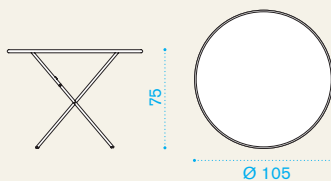

→ 16 | → 5 → 1 H 10 D 120 L 108 → 20

FLTT310T FLTT4000	Table, folding, 105 ø	1
FLTT5100 FLTT4800	Table, folding, 105 ø	1
FLTT5400 FLTT4100	Table, folding, 105 ø	1
FLTT4700 FLTT3200	Table, folding, 105 ø	1
FLTT3800 FLTT3400	Table, folding, 105 ø	1
FLTT450T	Table, folding, 105 ø	1